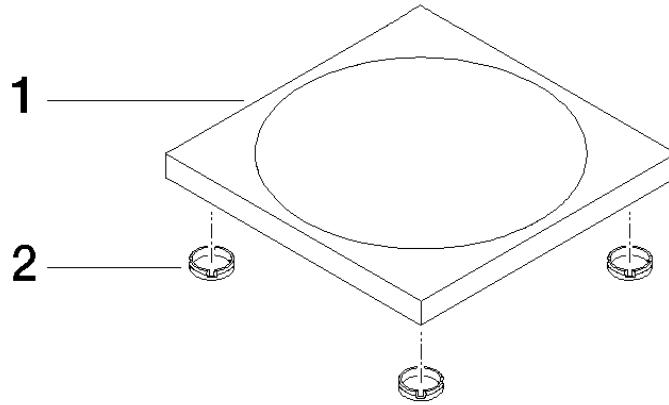

Soap dish free-standing model - Chrome

IMO

84 410 780

• 119 x 119 x 10 mm

Fits: IMO, LULU, MEM, TARA, LISSÉ, META, CYO

	Chrome	84 410 780-00
	Brushed Platinum	84 410 780-06
	Platinum	84 410 780-08
	Dark Chrome	84 410 780-19
	Light Gold	84 410 780-26
	Brushed Light Gold	84 410 780-27
	Brushed Durabronze (23kt Gold)	84 410 780-28
	Matte Black	84 410 780-33
	Brushed Bronze	84 410 780-42
	Brushed Champagne (22kt Gold)	84 410 780-46
	Champagne (22kt Gold)	84 410 780-47
	Brushed Chrome	84 410 780-93
	Brushed Dark Platinum	84 410 780-99

84 410 780

mm [inches]

84 410 780

Parts for other finishes can be found here: Brushed Platinum

Spare parts list

No.	Item Number	Name	Quantity used	Delivery time
1	08 17 78 600-00	dish	1	60
2	09 26 01 045 90	accessories	4	2